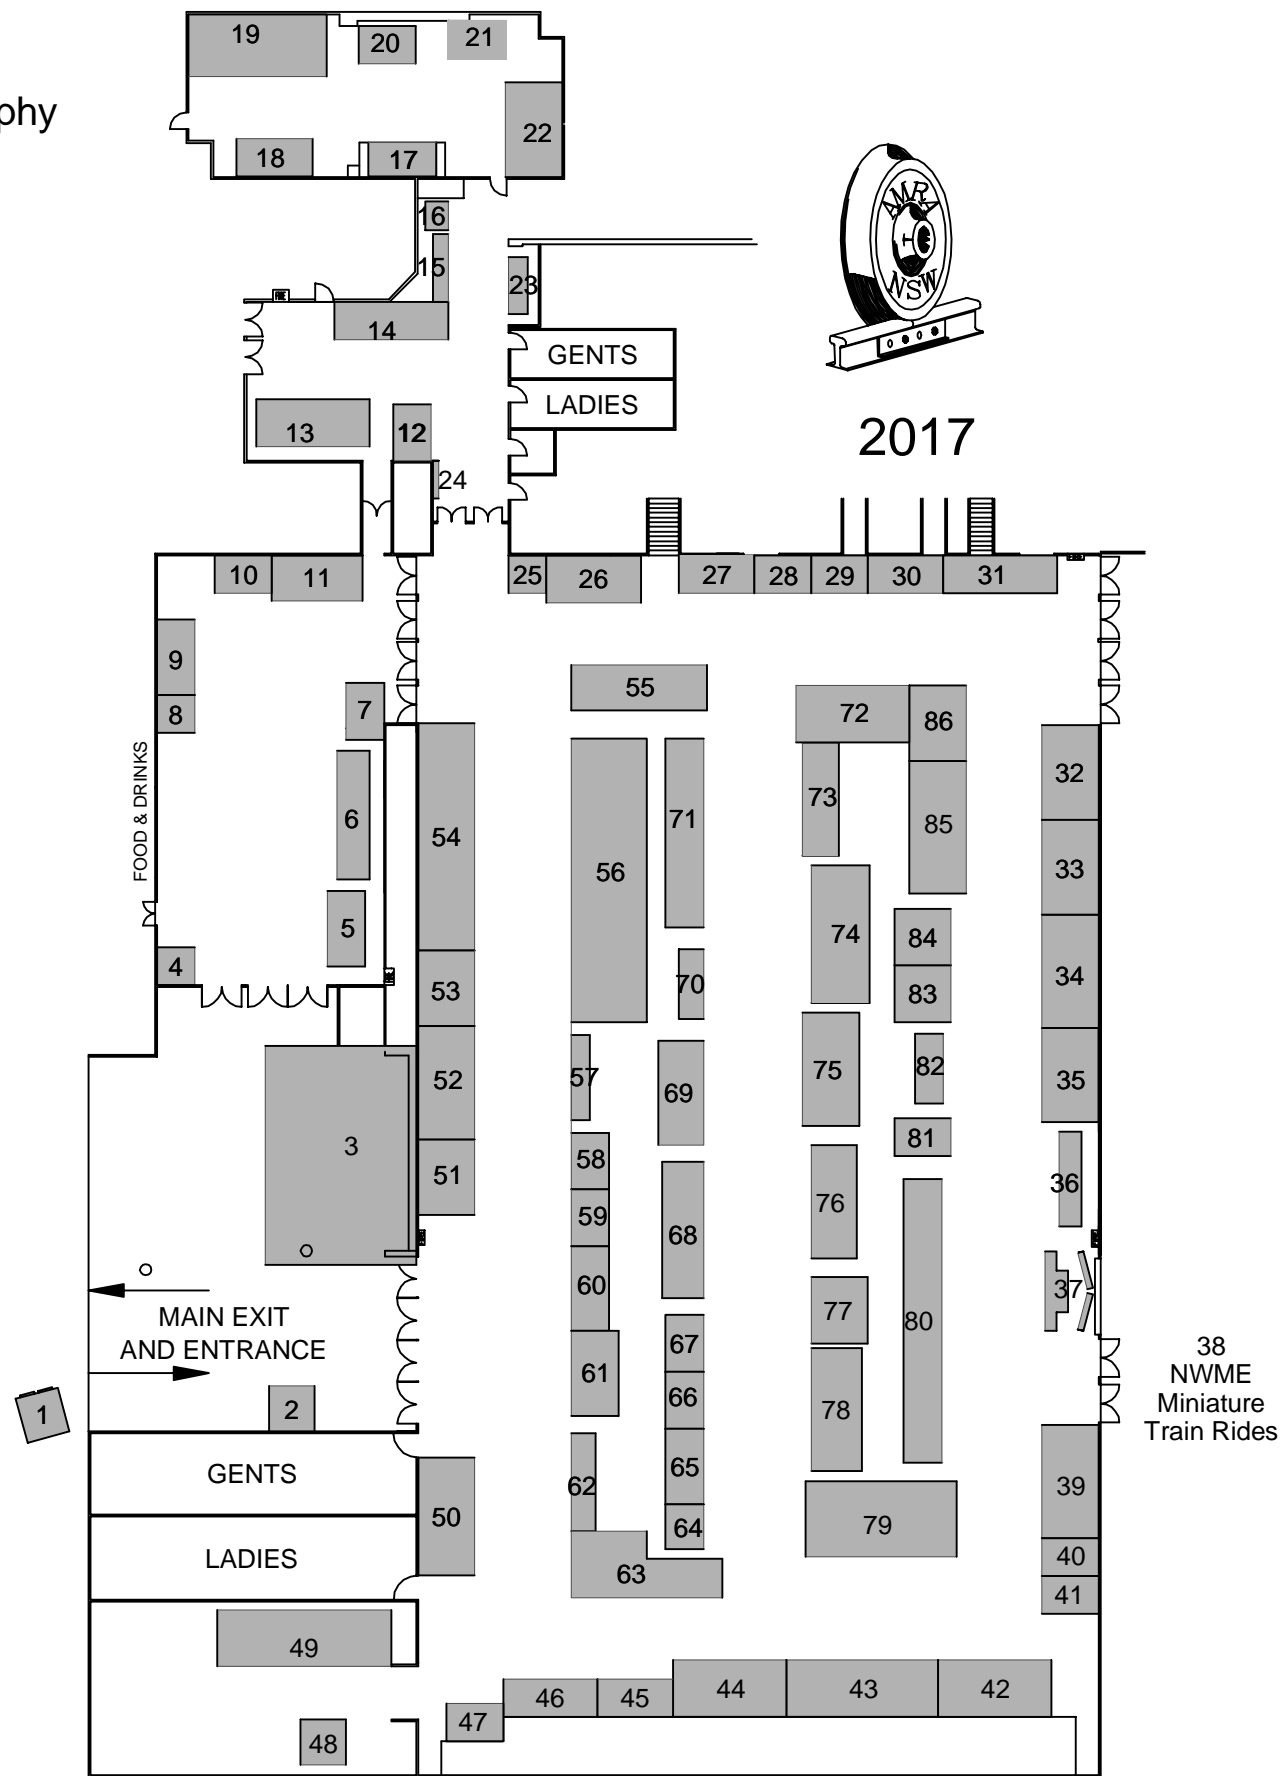

SYDNEY MODEL RAILWAY EXHIBITION PLAN

- 1 AMRA Entry Ticket Sales
- 2 AMRA Information Stand
- 3 Rails in the Garden
- 4 Aust Aviation & Railway Photography
- 5 Argyle Locomotive Works
- 6 Moose Jaw Southern
- 7 Tinkering Tools
- 8 Stumar
- 9 Model Train Buildings
- 10 Pallas Hobbies
- 11 AMRA U Drive
- 12 AMRA Needles & Natter
- 13 Leonville Junction
- 14 Aztronics
- 15 Middlewoodbank Railway
- 16 Rzepin
- 17 Steam Train Art
- 18 Rosewood Workshops
- 19 Waterfall
- 20 Matts Ballast
- 21 Mr Model Railways
- 22 Transport Heritage NSW
- 23 Koolabar
- 24 AMRA Modelling Competition
- 25 Railway Portraits
- 26 Forest Miniatures
- 27 Gopher Models
- 28 Chuck's Ballast
- 29 Trackside Trees
- 30 Bob's Models and Hobbies
- 31 Runway 13
- 32 Austrains
- 33 SDS Models & Austrains Neo
- 34 Southern Rail Models
- 35 Kerroby Models
- 36 Gilston
- 37 AMRA Raffle
- 38 NWME Miniature Train Rides
- 39 Berg's Hobbies
- 40 Mosquito Hill
- 41 Steve's Follie
- 42 Modeller's Warehouse
- 43 Casula Hobbies

- 44 Model Railroad Craftsman
- 45 Los Alamos
- 46 On Track Models
- 47 Euro Hobby Trains
- 48 St John First Aid
- 49 Sydney Electric Train Society
- 50 Train World
- 51 Sydney Tramway Museum
- 52 Iron Horse Hobbies
- 53 All Aboard Modellbahn
- 54 Auscision Models
- 55 Martinvale
- 56 Arakoola
- 57 Model O Kits
- 58 Red Rock
- 59 IDR Models
- 60 J & K Hobbies
- 61 The Beach
- 62 Cockle Creek
- 63 Tarana
- 64 Dunblurtin
- 65 Frate-N
- 66 Hobbyland
- 67 Peter Boorman's Workshop
- 68 Bullenbung Creek
- 69 Southern Cross Model Railway Association
- 70 Twenty Three
- 71 Models N More
- 72 Orient Express
- 73 Smuggler's Cove
- 74 Yendys
- 75 Mullet Creek
- 76 Binalong - Illalong Creek
- 77 Anton's Trains
- 78 Goulburn
- 79 ARHS
- 80 Maryborough Station
- 81 Dotric Station Blue
- 82 Mango Mango
- 83 Keiran & Tim Ryan Modelling Clinic
- 84 The Clinic
- 85 Alco World
- 86 Eureka Models