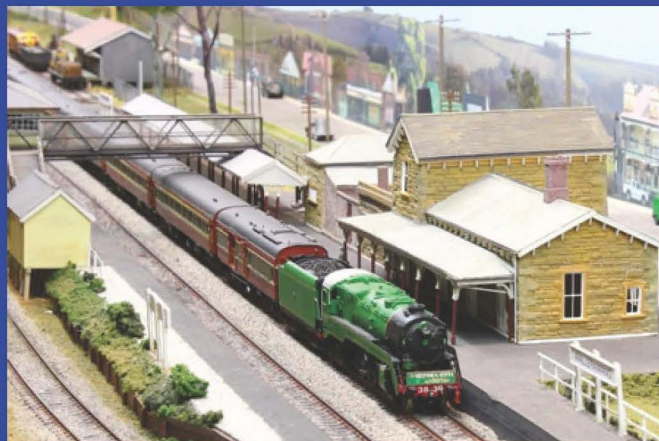

Australian Model Railway Association NSW Branch inc. proudly presents the

Sydney Model Railway Exhibition 2012

Sat 29th & Sun 30th September 9am - 5pm
Mon 1st October 9am - 4pm

Celebrating the
50th Anniversary
of the largest Model
Railway Exhibition in
New South Wales

WHITLAM LEISURE CENTRE - Memorial Avenue, **Liverpool**

FREE buses from Liverpool Station - Parking available

www.sydneymodelrailwayexhibition.com.au