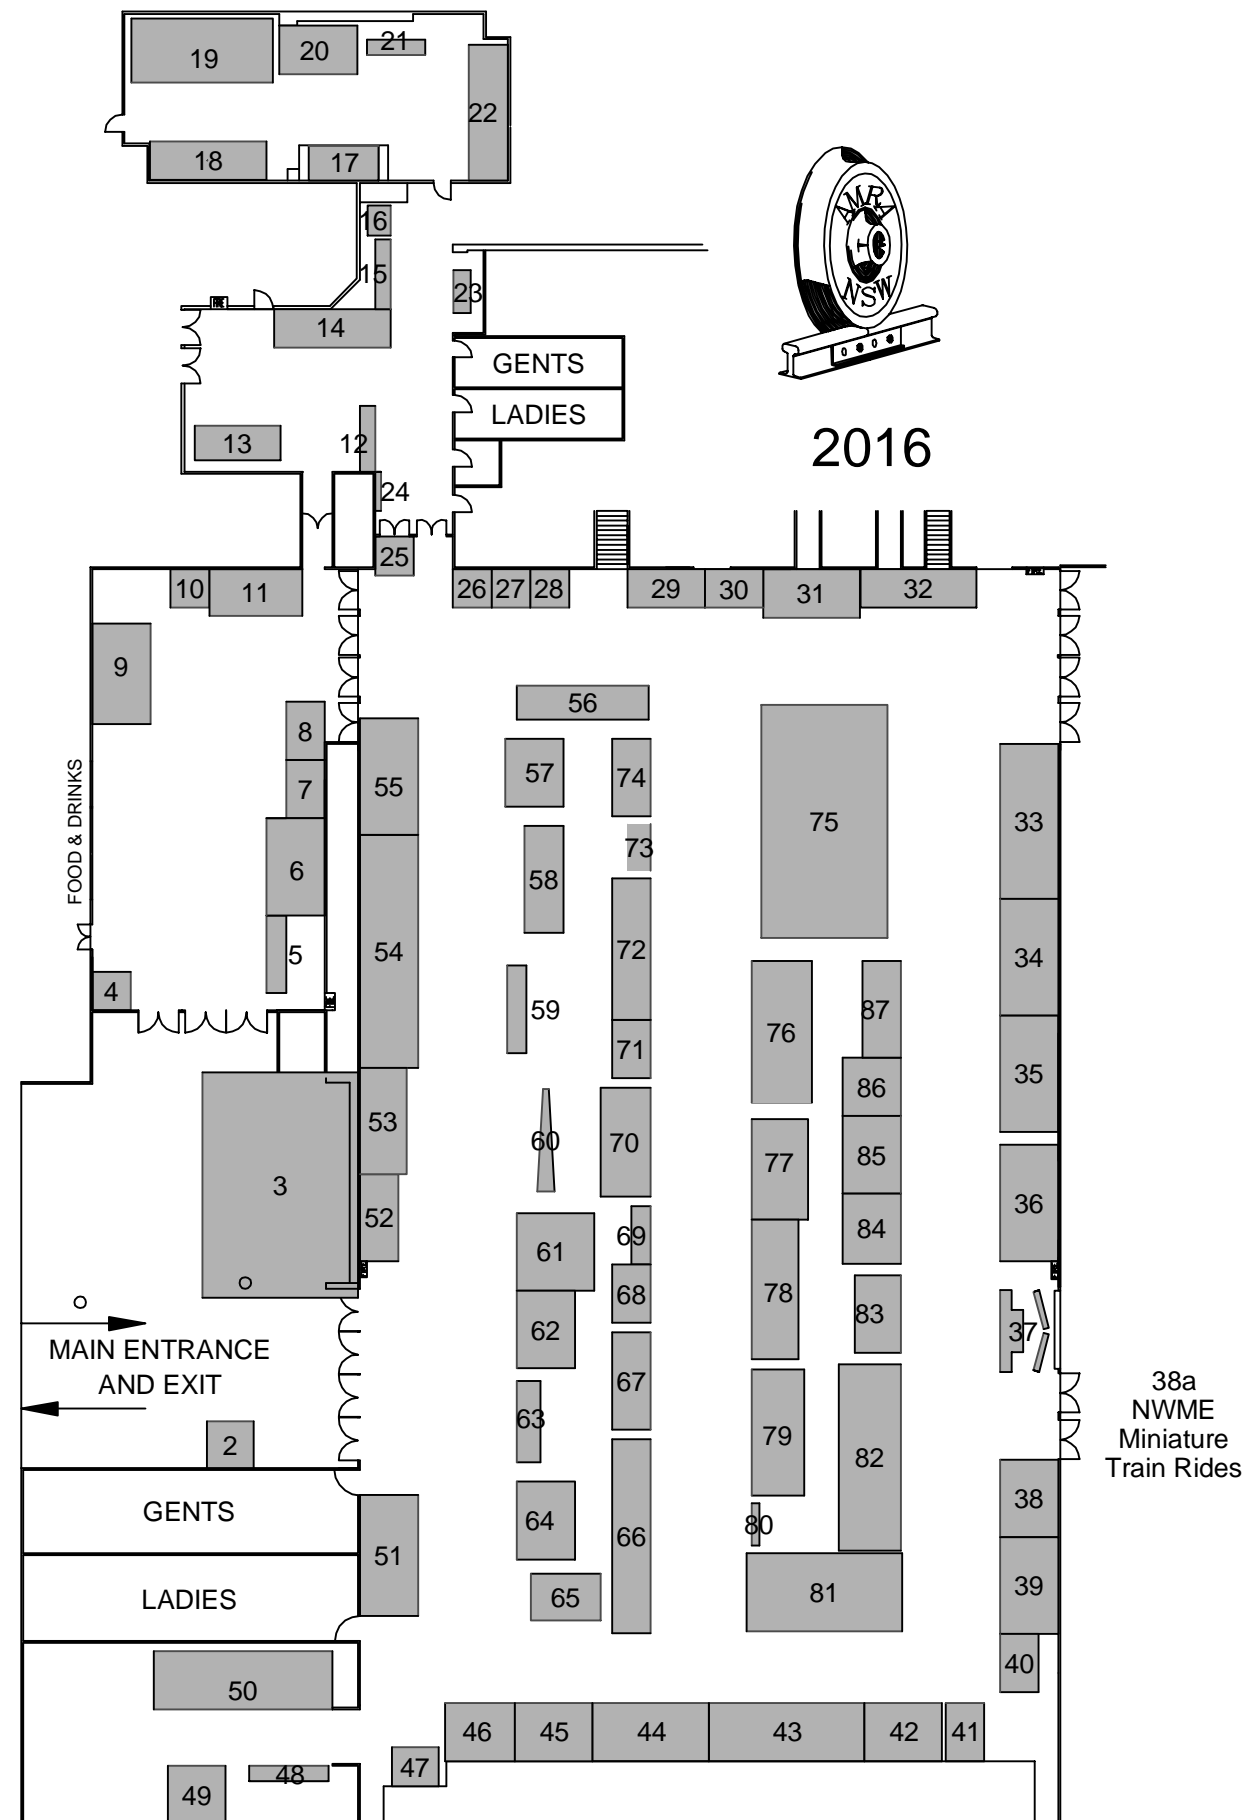

SYDNEY MODEL RAILWAY EXHIBITION PLAN

- 1 AMRA Entry Ticket Sales
- 2 AMRA Information Stand
- 3 Rails in the Garden
- 4 Aust Aviation & Railway Photography
- 5 Argyle Locomotive Works
- 6 Model Train Buildings
- 7 Scaleworkshop
- 8 Tinkering Tools
- 9 Electric Car Sheds
- 10 Historic Electric Traction
- 11 AMRA U Drive
- 12 Broxburn Sidings
- 13 Traintasia
- 14 Aztronics
- 15 Middlewoodbank Railway
- 16 Rzepin
- 17 Steam Train Art
- 18 SDS Models
- 19 Waterfall
- 20 Wumbat
- 21 Wandin Valley
- 22 Trains, Planes and Automobiles
- 23 Glockenberg
- 24 AMRA Modelling Competition
- 25 Steam Gone but not forgotten
- 26 Railway Portraits
- 27 SRW Publishing
- 28 Road & Rail Resin
- 29 Bob's Models and Hobbies
- 30 Matt's Ballast
- 31 Forest Miniatures
- 32 Runway 13
- 33 Austrains
- 34 Southern Rail Models
- 35 Iron Horse Hobbies
- 36 Berg's Hobbies
- 37 AMRA Guessing Competition
- 38a NWME Miniature Train Rides
- 38 Mini Train Systems
- 39 Transport Heritage NSW
- 40 Lyndons Trains
- 41 Dotric Station Blue
- 42 Kerroby Models
- 43 Casula Hobbies

- 44 Model Railroad Craftsman
- 45 IDR Models
- 46 Hawkmount Models
- 47 Chucks Ballast
- 48 Oil
- 49 More
- 50 Sydney Electric Train Society
- 51 Train World
- 52 J & K Hobbies Trackrite
- 53 Southern Cross Model Railway Association
- 54 Auscision Models
- 55 Orient Express Model Railway Shop
- 56 Moose Jaw Southern
- 57 Anton's Trains
- 58 Dirt
- 59 ModelOkits
- 60 Valley Heights
- 61 Aus 7 Modellers
- 62 Sydney Tramway Museum
- 63 Towong
- 64 Eureka Models
- 65 Morewood
- 66 Models 'N More
- 67 Whiskey Springs
- 68 Pallas Hobbies
- 69 Gopher Models / Ixion Models
- 70 South Creek
- 71 Peter Boormans Workshop
- 72 Kyogle
- 73 Dunblurtin
- 74 Frate-N
- 75 Coffs Harbour Railway Modellers
- 76 Yendys
- 77 Mungo Scotts
- 78 Martinvale
- 79 Goulburn
- 80 Industry Lane
- 81 ARHS
- 82 Bethungra Spiral
- 83 Oddwalls
- 84 Keiran & Tim Ryan Modelling Clinic
- 85 MBS Low Melt Soldering Clinic
- 86 The Clinic
- 87 On Track Models