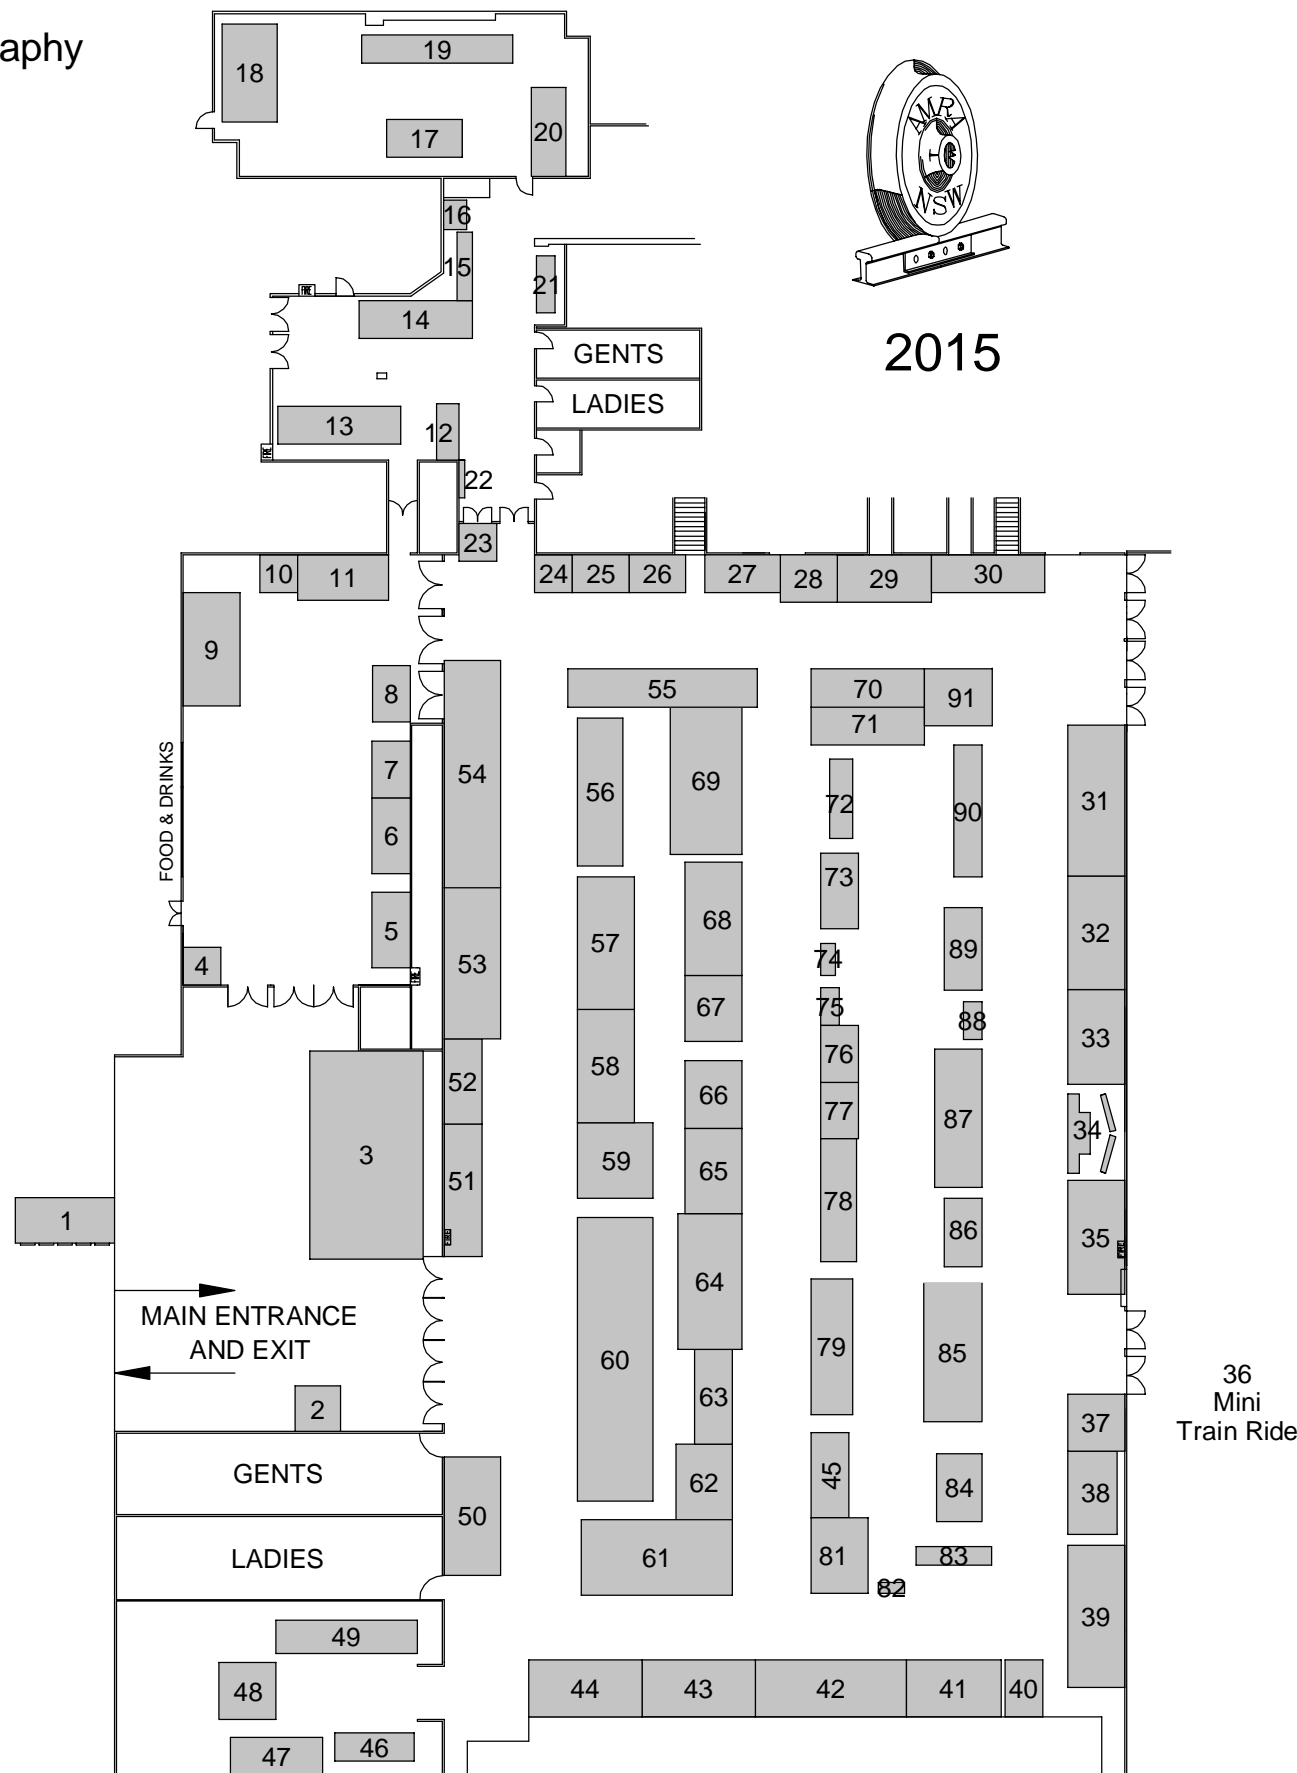

SYDNEY MODEL RAILWAY EXHIBITION PLAN

2015

- 1 AMRA Entry Ticket Sales
- 2 AMRA Information Stand
- 3 Rails in the Garden
- 4 Aust Aviation & Railway Photography
- 5 Argyle Locomotive Works
- 6 Snappy Products/Hafixs Glue
- 7 Lyndons Trains
- 8 Tinkering Tools
- 9 Electric Car Sheds
- 10 Historic Electric Traction
- 11 AMRA U Drive
- 12 Wumbat
- 13 Leonville Junction
- 14 Aztronics
- 15 Middlewoodbank Railway
- 16 Rzepin
- 17 Steam Train Art
- 18 Mungo Scotts
- 19 Wishram
- 20 Brickville
- 21 Gas Works Railway
- 22 AMRA Modelling Competition
- 23 Steam Gone but not Forgotten
- 24 Railway Portraits
- 25 Trackside Trees
- 26 Matt's Ballast
- 27 Bob's Models & Hobbies
- 28 Modratec
- 29 Forest Miniatures
- 30 Runway 13
- 31 Austrains
- 32 Southern Rail Models
- 33 Iron Horse Hobbies
- 34 AMRA Guessing Competition
- 35 Berg's Hobbies
- 36 Mini Train Ride
- 37 Mini Train Systems
- 38 Eureka Models
- 39 Orient Express
- 40 Dotric Station Blue
- 41 Kerroby Models
- 42 Casula Hobbies
- 43 Model Railroad Craftsman
- 44 Train Pictures
- 45 On Track Models