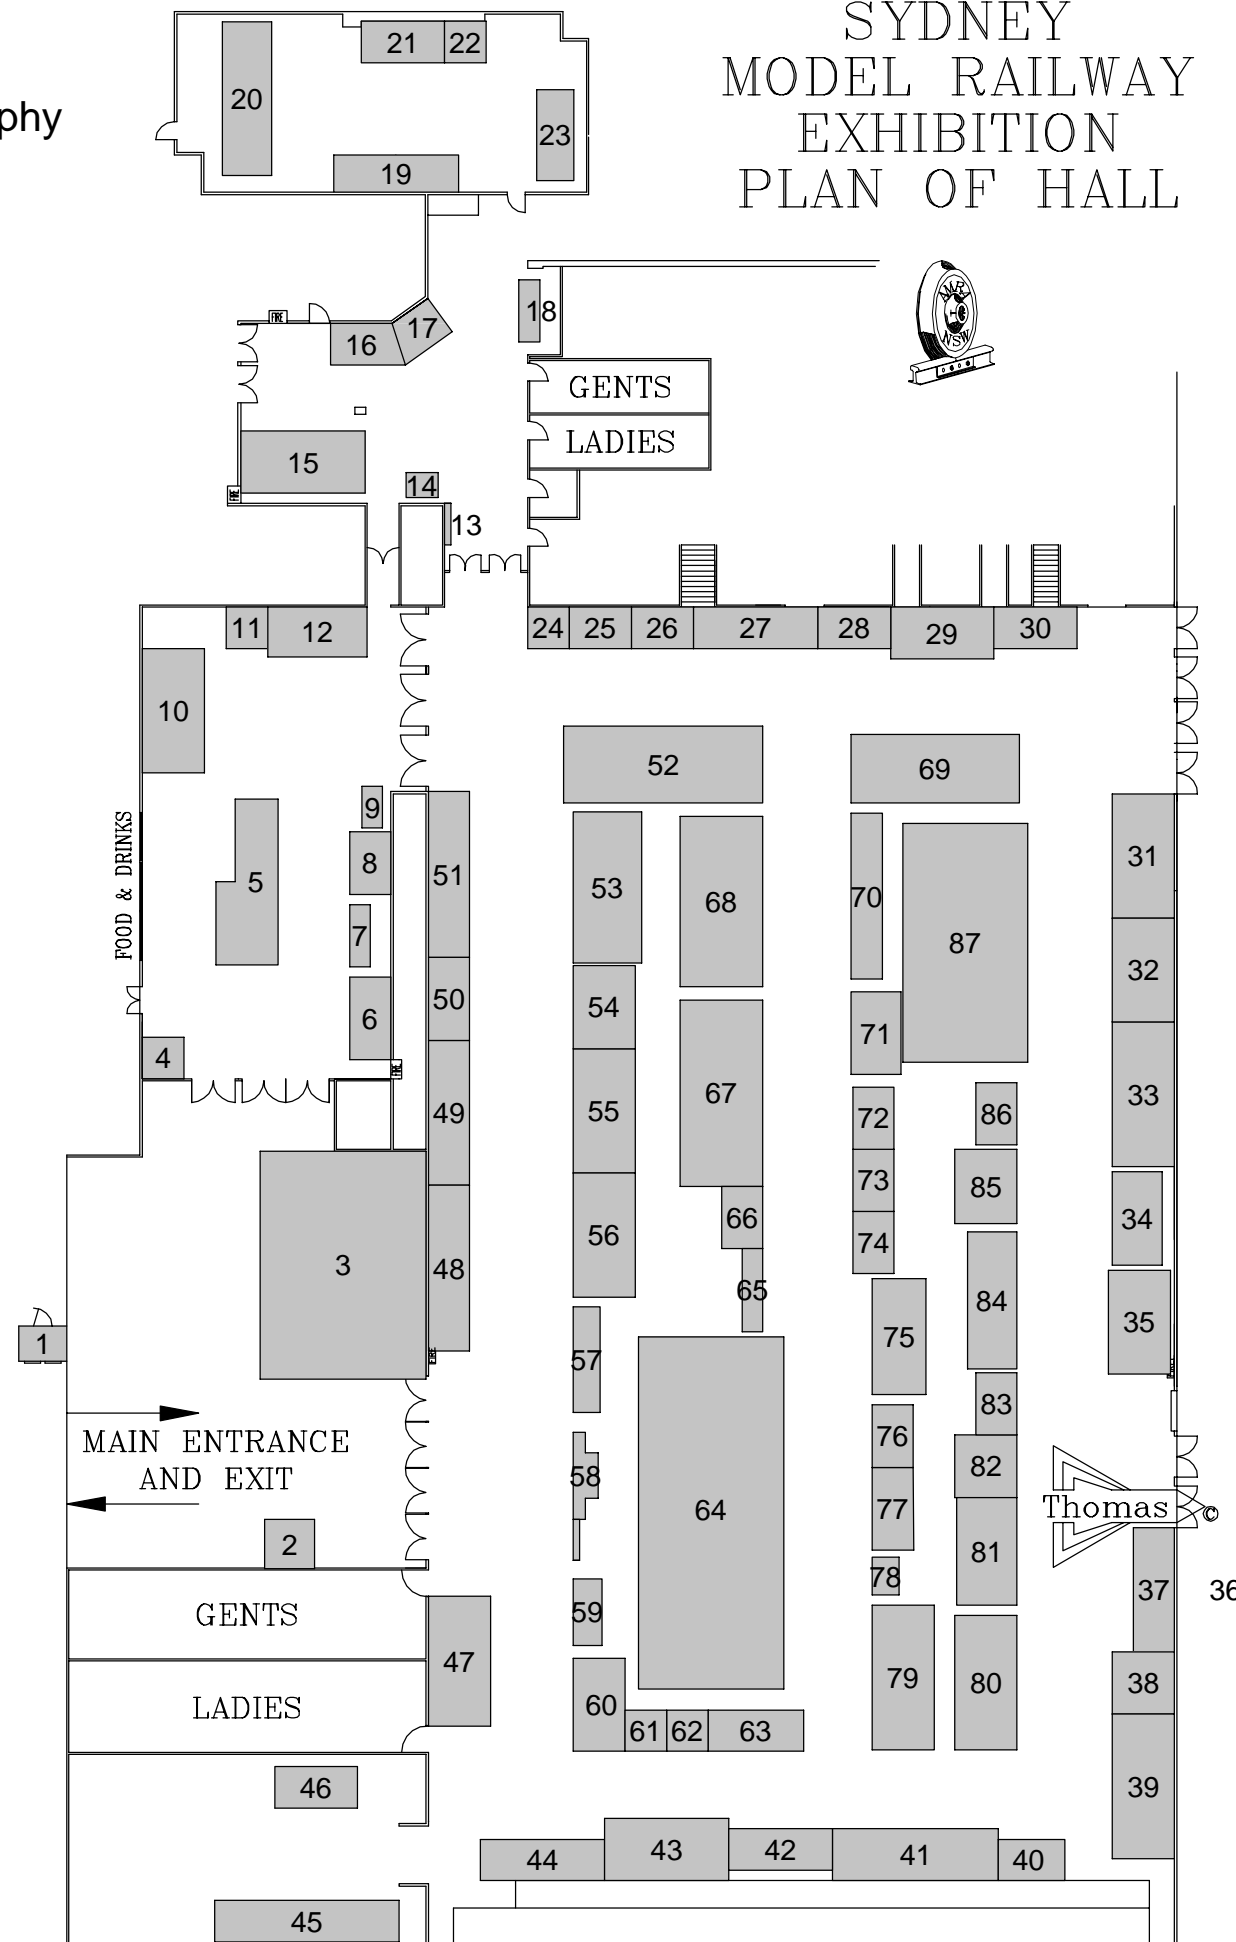

2011
SYDNEY
MODEL RAILWAY
EXHIBITION
PLAN OF HALL

- 1 AMRA Entry Ticket Sales
- 2 AMRA Information Stand
- 3 Rails in the Garden
- 4 Aust Aviation & Railway Photography
- 5 Tarana
- 6 Argyle Loco Works
- 7 Bellbird
- 8 Scrapmatts
- 9 Tinkering Tools
- 10 Electric Car Sheds
- 11 Historic Electric Traction
- 12 AMRA U Drive
- 13 AMRA Modelling Competition
- 14 Rzepin
- 15 L's Paperglen
- 16 McKenzie in HO Lland
- 17 Ian McIntyre Modelling Clinic
- 18 Rydal Hill
- 19 ScaleWorkshop
- 20 Leonville
- 21 Union Pacific
- 22 Michael McCormac Models
- 23 Traintasia
- 24 Railway Portraits
- 25 Trackside Trees
- 26 Chuck's Ballast
- 27 Toms Hobbies and Trainorama
- 28 Modratec
- 29 Forest Miniatures
- 30 Runway 13
- 31 Austrains
- 32 Rail Scale Models
- 33 Train Pictures
- 34 Jembaicumbene
- 35 Berg's Hobbies
- 36 Thomas Train Rides
- 37 The Train Shed
- 38 Mini Train Systems
- 39 Orient Express
- 40 SCMRA/AMRM
- 41 Casula Hobbies
- 42 Kerroby Models
- 43 Model Railroad Craftsman

- 44 IDR Castings Infront Models
- 45 SETS
- 46 NSW Rail Transport Museum
- 47 Train World
- 48 Gwyder Valley Models
- 49 Trains, Planes & Automobiles
- 50 J & K Hobbies
- 51 Auscision Models
- 52 Macarthur District
- 53 Kelly River
- 54 Sydney Tramway Museum
- 55 Iron Horse Hobbies
- 56 Alco World
- 57 Avoca
- 58 AMRA Guessing Competition
- 59 Broxburn Sidings
- 60 AMRA Needles & Natter
- 61 O Aust Models
- 62 Aus 7 Modellers Group
- 63 Keiran Ryan Models
- 64 Arakoola
- 65 Shady Hollow
- 66 Southern Rail
- 67 Aust Railway Historical Society
- 68 Brunswick Park
- 69 Dungog
- 70 Wishram
- 71 Oddwalls
- 72 Model Etch
- 73 NMRA
- 74 Mountain Blue Miniatures
- 75 South Creek
- 76 Peter Boorman's Workshop
- 77 Frate-N
- 78 Somewhere Country
- 79 Brickston Valley
- 80 Wallerawang
- 81 Mungo Scott's
- 82 Pallas Hobbies
- 83 Eureka Models
- 84 Feet
- 85 Anton's Trains
- 86 On Track Models
- 87 Barcoola